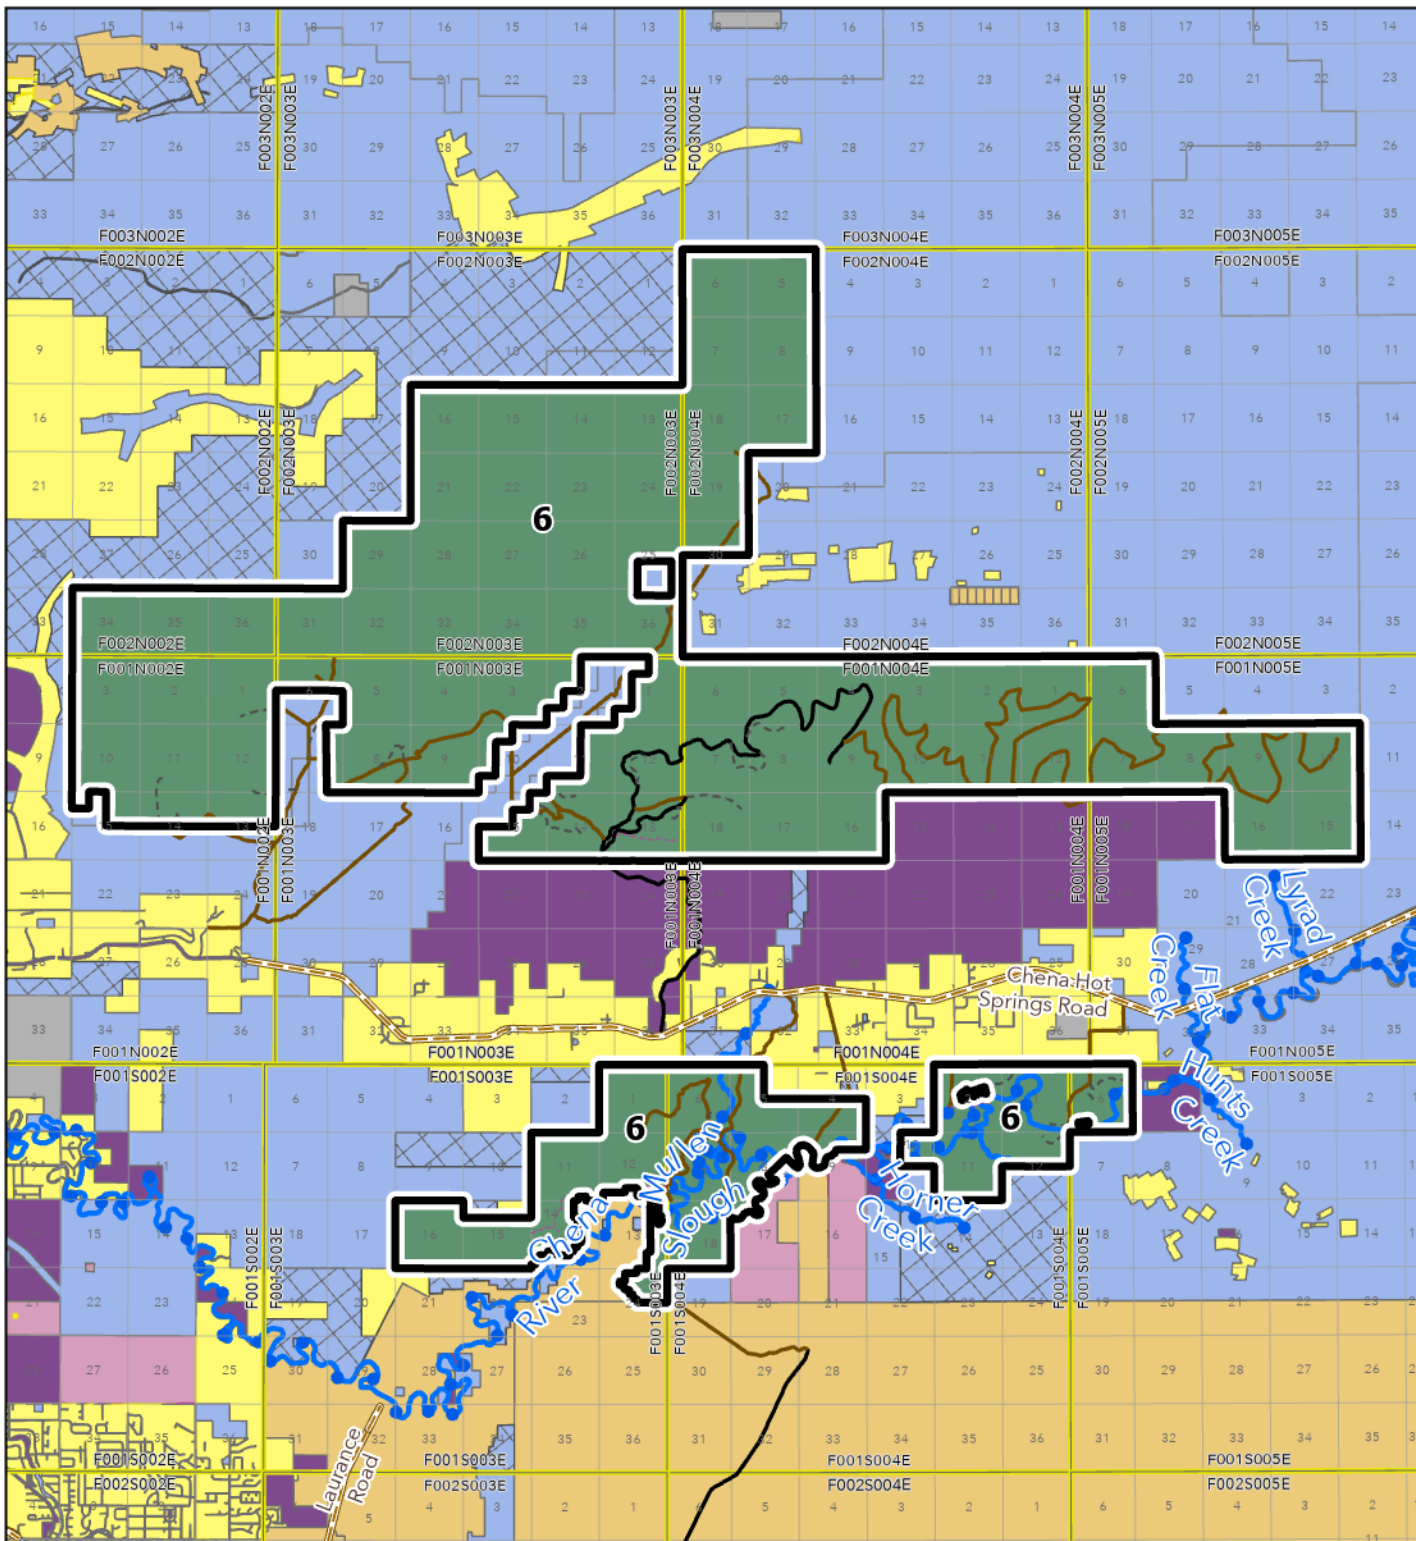

Management Unit: 6 Chena

State Forest Boundary

- Unit Boundary
- Tanana Valley State Forest
- State Forest Subunit Boundary

Land Ownership

- State Lands
- University of Alaska
- AK DNR-Mental Health Trust
- Private Land
- Federal
- Municipal
- ANCSA

Hydrology

- Anadromous Waters
- Streams

Roads

- Highway
- Primary
- Secondary
- Spur
- Winter

0 1 2 4

Miles